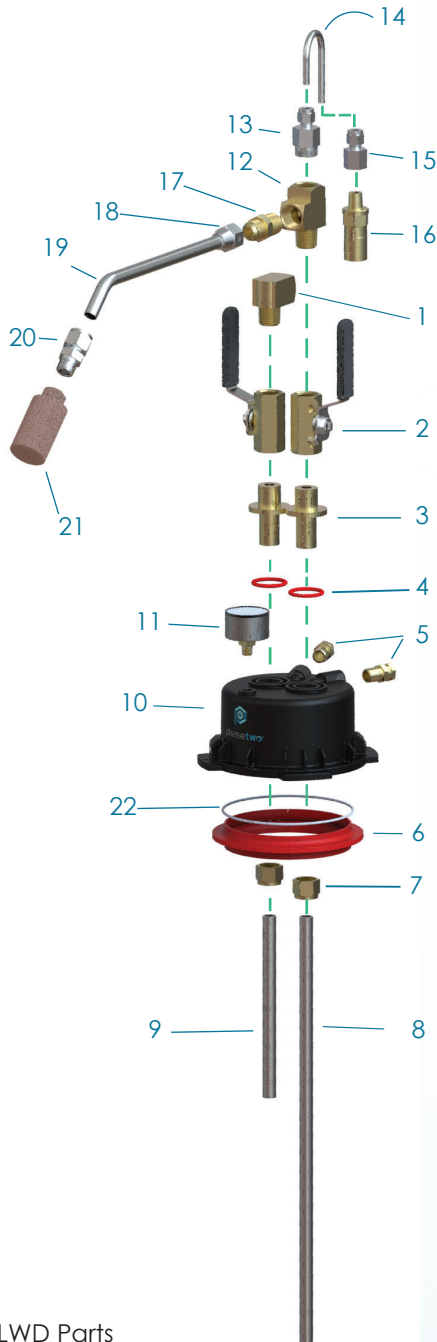

# Liquid Withdrawal Device (LWD)

phasetwo's Liquid Withdrawal Device (LWD) is used to conveniently transfer liquid nitrogen from the D25, D35, and D50 dewars into smaller vessels and receptacles.

Easy to install and use, the LWD locks into the quick assemble/disassemble flange that is attached to the neck of these dewars; the spring plunger attached to the flange locks the device onto the dewar. When installed on a filled dewar, liquid nitrogen evaporation will maintain sufficient pressure to dispense liquid from the LWD.

## FEATURES

- **Unique quick connect**
- **Easy Install**
- **Fill dewar without having to remove to maintain pressure for immediate use**
- **Dual pressure relief valves**
- **Flow rates up to 8 liters/min**
- **Large phase separator for controlled flow**

### Limited Warranty:

- **Vacuum**
  - HCHE Series /HC Series/CCF-CRF Series/LT Series/D Series - Five (5) Years
  - VS Series - Three (3) Years
- **Materials & Workmanship - Two (2) Years**
- **Parts & Accessories - Ninety (90) Days**

## PARTS DIAGRAM

Item	Description	Part #
1	Elbow, Vent Adapter, 1/2 NPT	P2-2022167
2	Ball Valve (Liquid/Vent), 1/2" FNPT	P2-2017945
3	Valve And Tube Adapter	P2-2017961
4	O-Ring for Ball Valve	P2-2017877
5	Relief Valve 7.25 psig	P2-2020248
6	Sealing Ring, Flange	P2-2017166
7	Nut & Ferrule Kit	P2-2022243
8	Liquid Tube	P2-2022470
9	Vent Tube	P2-2022473
10	Warning Lable	P2-2025231
11	Pressure Gauge 0-15 psig	P2-2019076
12	Tee, Street 1/2"NPT	P2-2014461
13	Adapter, 1/4" Odt X 1/2" NPT	P2-2017966
14	Relief Tube	P2-2014406
15	Adapter, 1/4" Odt X 1/4 NPT	P2-2014465
16	Relief Valve 22 psig (2.4 Bar/241 kPa)	P2-2016152
17	Adapter, Cga 295 X 1/2" NPT	P2T-2017965
18	Tube Fitting, 1/2, 45 Deg, Short	P2-2014472
19	Withdrawal Tube	P2-2014471
20	Adapter, 1/2" OD X 3/8" NPT	P2-2017967
21	Phase Separator	P2-2016118
22	LWD Seal Expander	P2-2023868